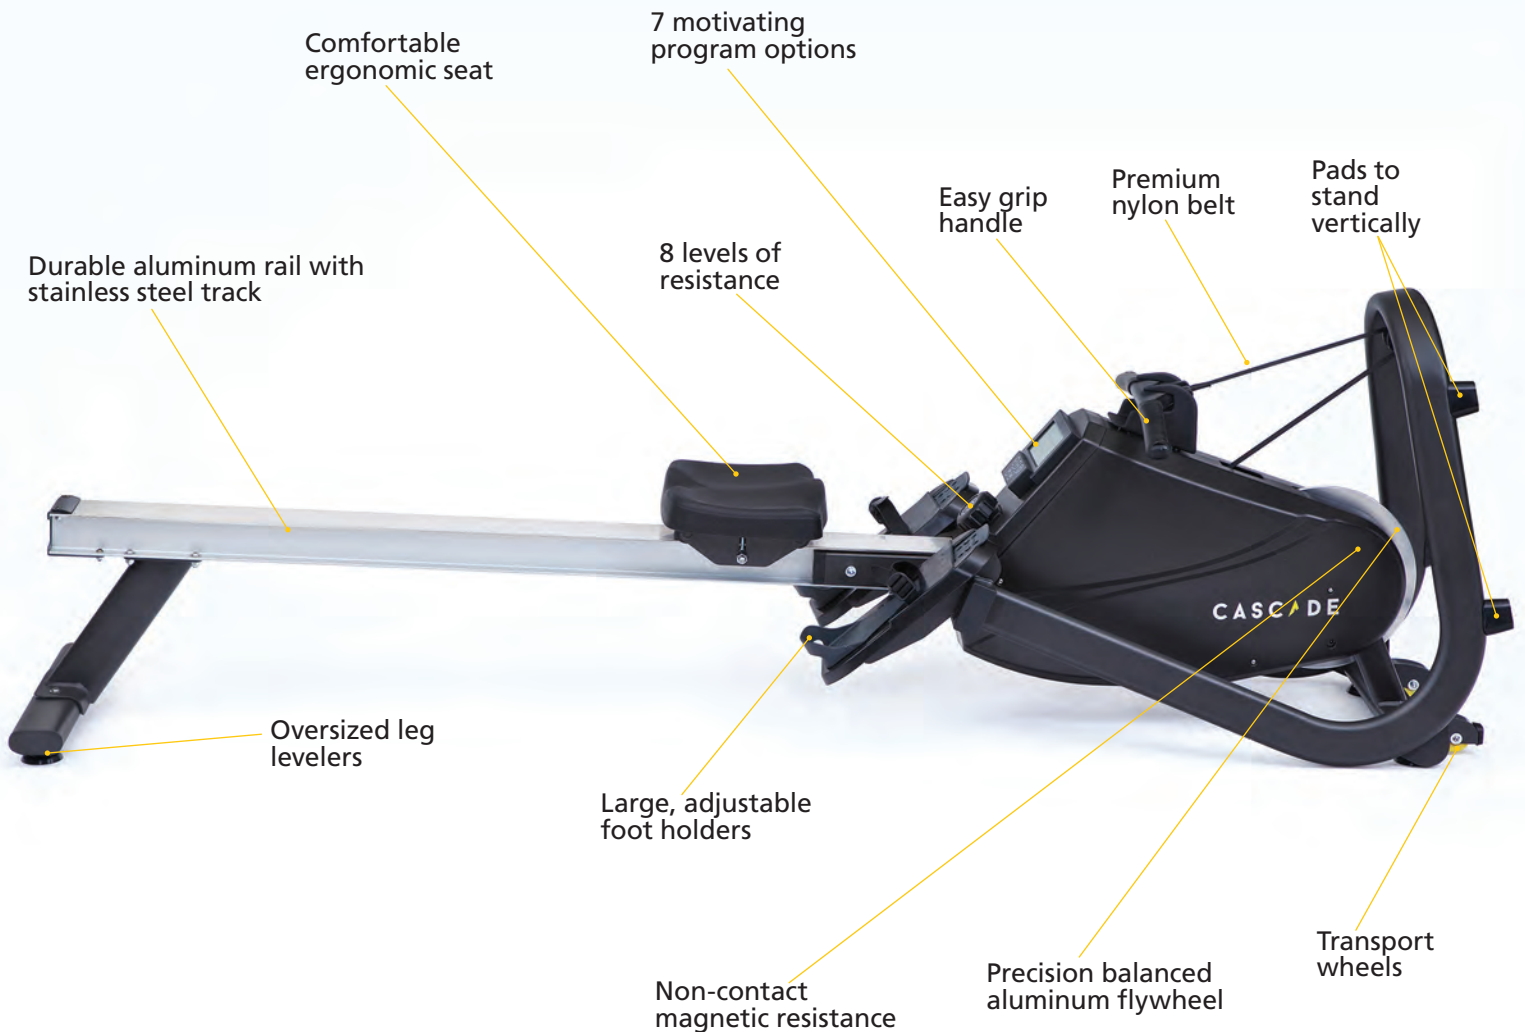

CASCADE

HEALTH & FITNESS®

CASCADE ROWER

Smooth Quiet Magnetic Resistance

Introducing a high quality indoor rower from Cascade that delivers exceptional performance, motivating training feedback and long life durability. A great value and oh so smooth to use, the Cascade Rower has 8 levels of quiet magnetic resistance with a simple turn of the dial. Motivating workout programs include custom interval training, with a Quick Start option. Sleek with a smart design, the Cascade Rower includes HR Monitor/Strap and 5" riser block and rolls easily with a standup option for storage.

CASCADE ROWER – KEY PRODUCT FEATURES

Quiet Smooth Magnetic Resistance

Precision flywheel and smooth magnetic resistance system delivers a smooth quiet high performance workout.

Motivating User Feedback

The Cascade Rower has 8 levels of resistance and motivating workout programs including Quick Start and custom interval training.

Comfortable Ergonomic Seat

The contoured ergonomic seat is comfortable to sit on during short or long workouts and glides smoothly.

Stand Up Option For Storage

The Cascade Rower stands up easily on end for convenient storage.

KEY BENEFITS

- Commercial quality
- Sleek quiet whisper drive
- 8 levels of magnetic resistance
- Includes HR Monitor/Strap and 5" riser block
- Great value

SPECIFICATIONS

Length	90 in (229 cm)
Height	28 in (71 cm)
Width	20.6 in (52 cm)
Weight	154 lbs (70 kg)
Max User Weight	350 lbs (159 kg)